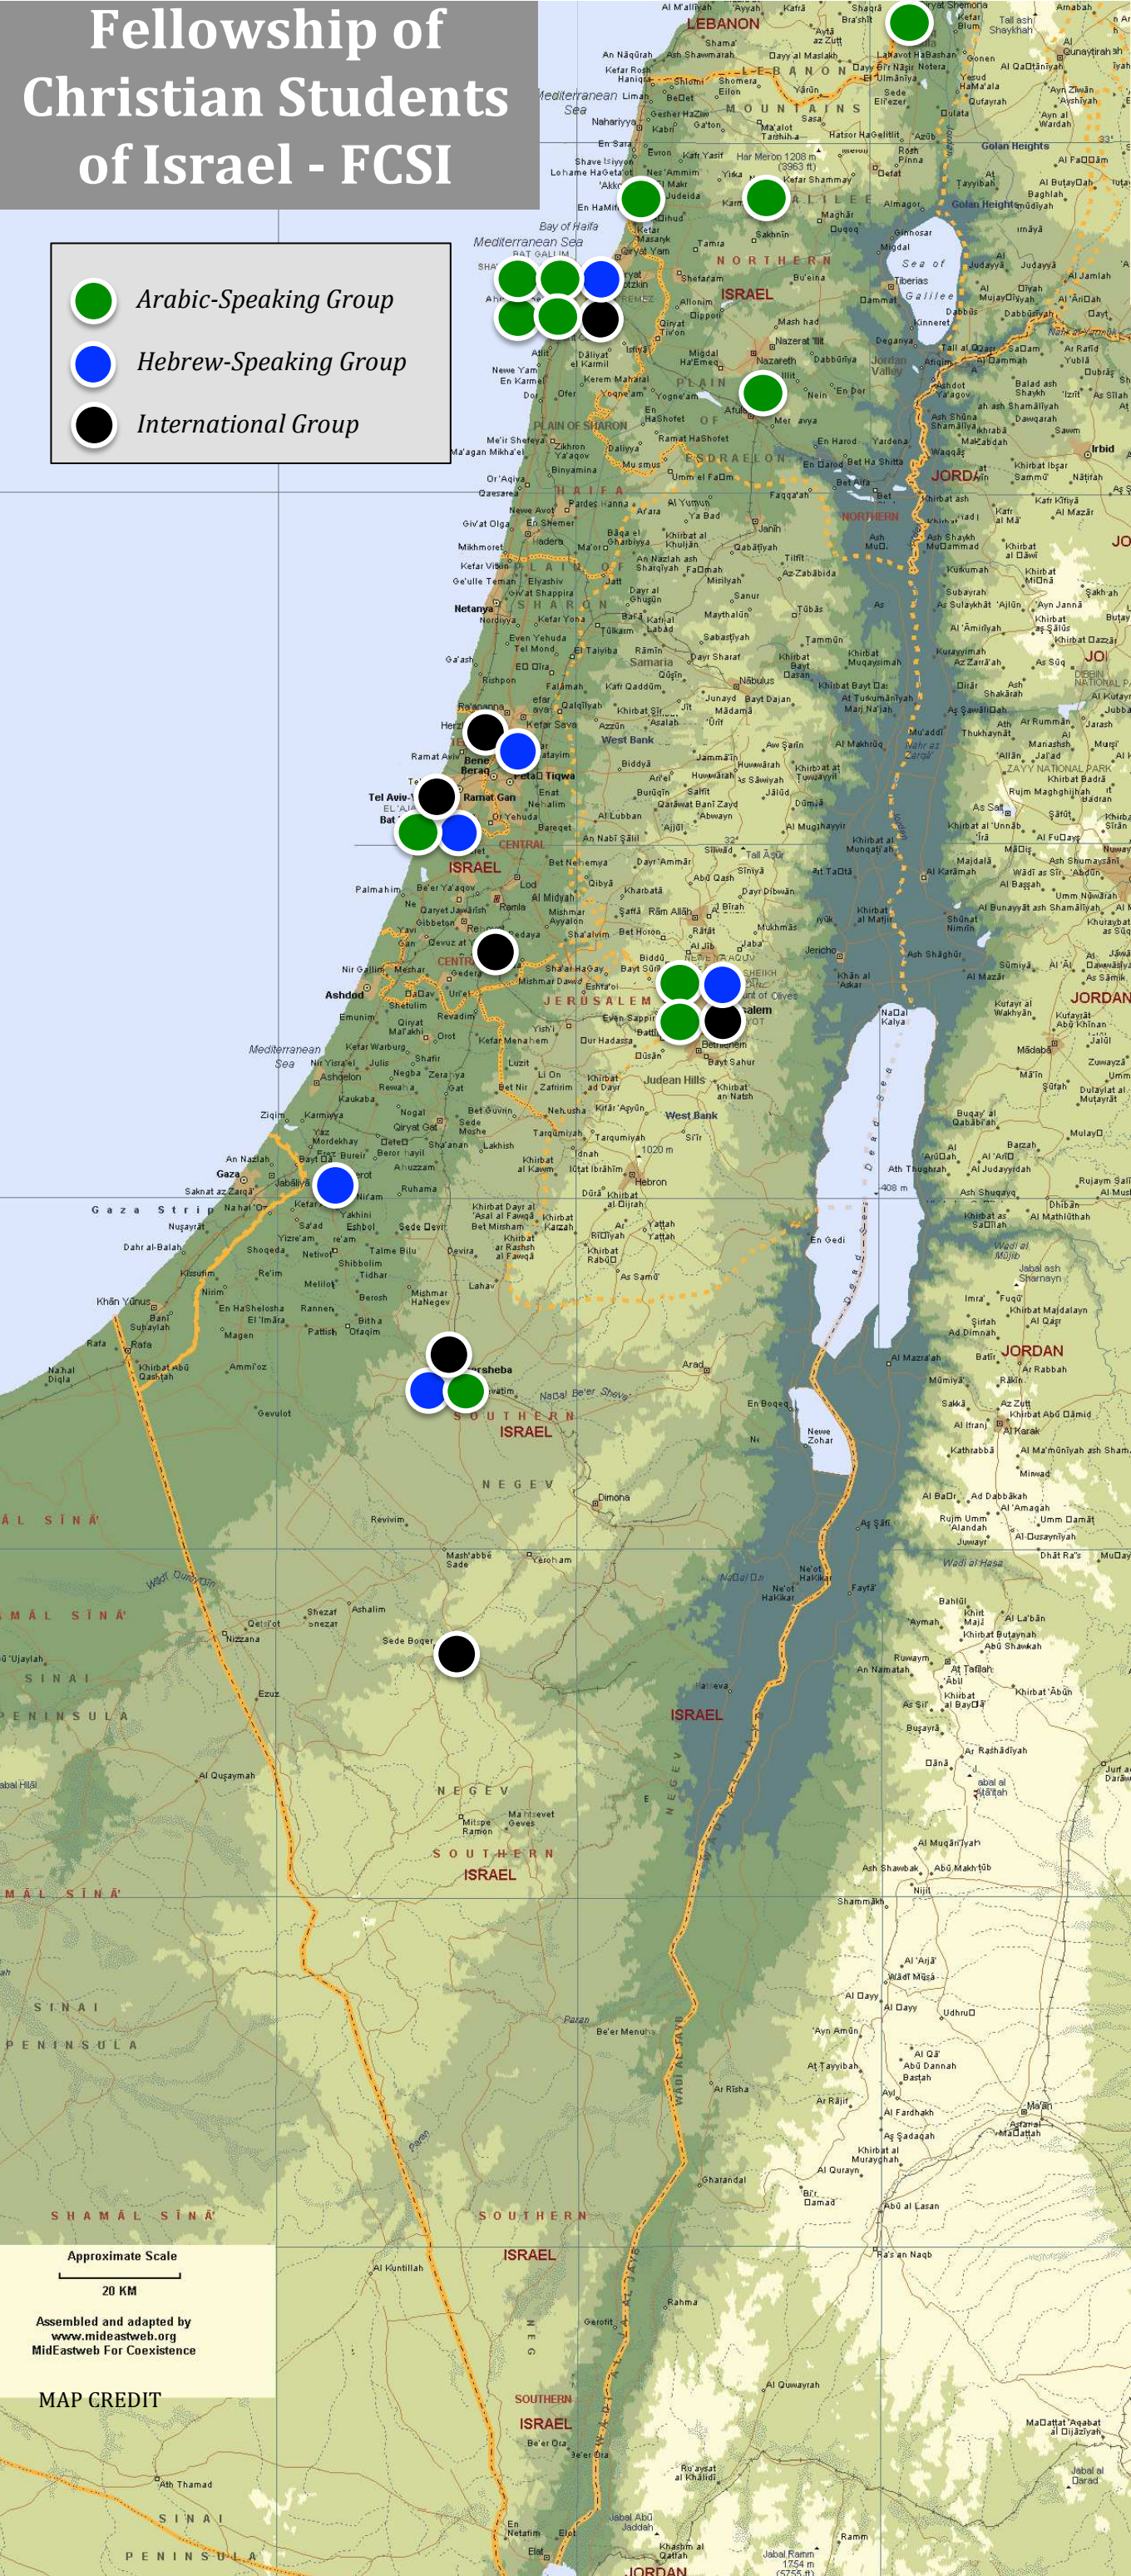

Fellowship of Christian Students of Israel - FCSI

-  Arabic-Speaking Group
-  Hebrew-Speaking Group
-  International Group

Approximate Scale
20 KM

Assembled and adapted by
www.mideastweb.org
MidEastweb For Coexistence

MAP CREDIT